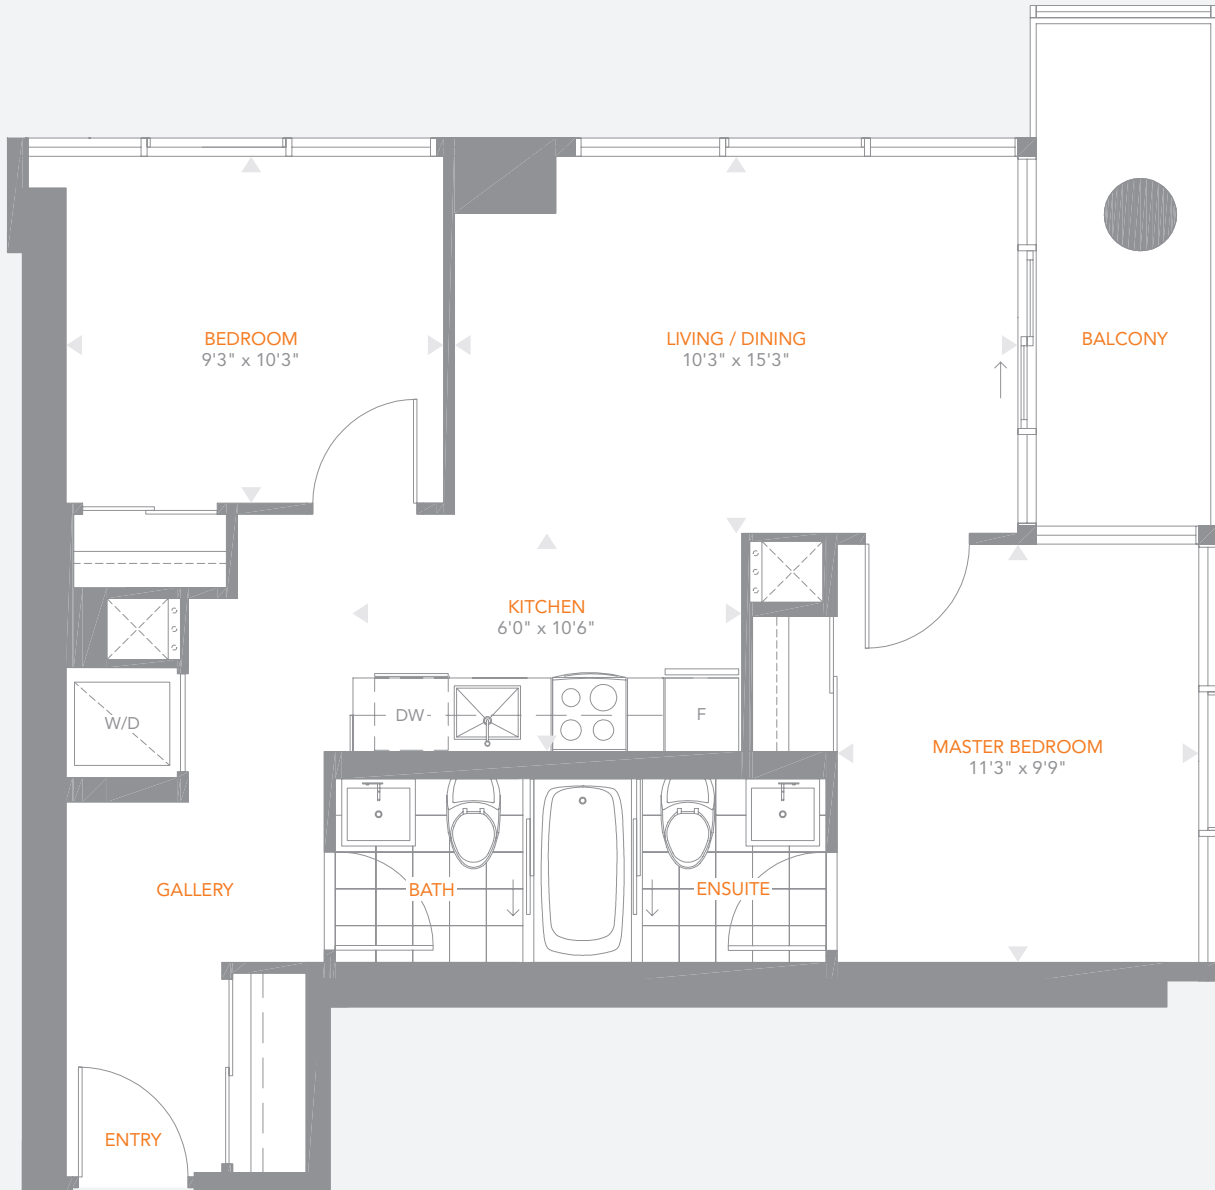

RESIDENCE 04

TWO BEDROOM (FLOORS 12-15)

793

 TOTAL SQ. FT.

728 SQ. FT. + BALCONY (65 SQ. FT.)

THE
PINNACLE
on
ADELAIDE

All areas and stated room dimensions are approximate. Sizes and specifications are subject to change without notice. Actual living area and balcony/terraces may vary from floor stated areas. All illustrations are artist's concept. E & O.E.